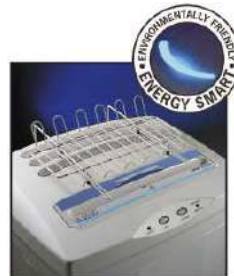

Adjustable computer forms
top shelf (Space Saving
Design). Integrated sliding
flap makes Floppy-Disks and
CDs shredding easy